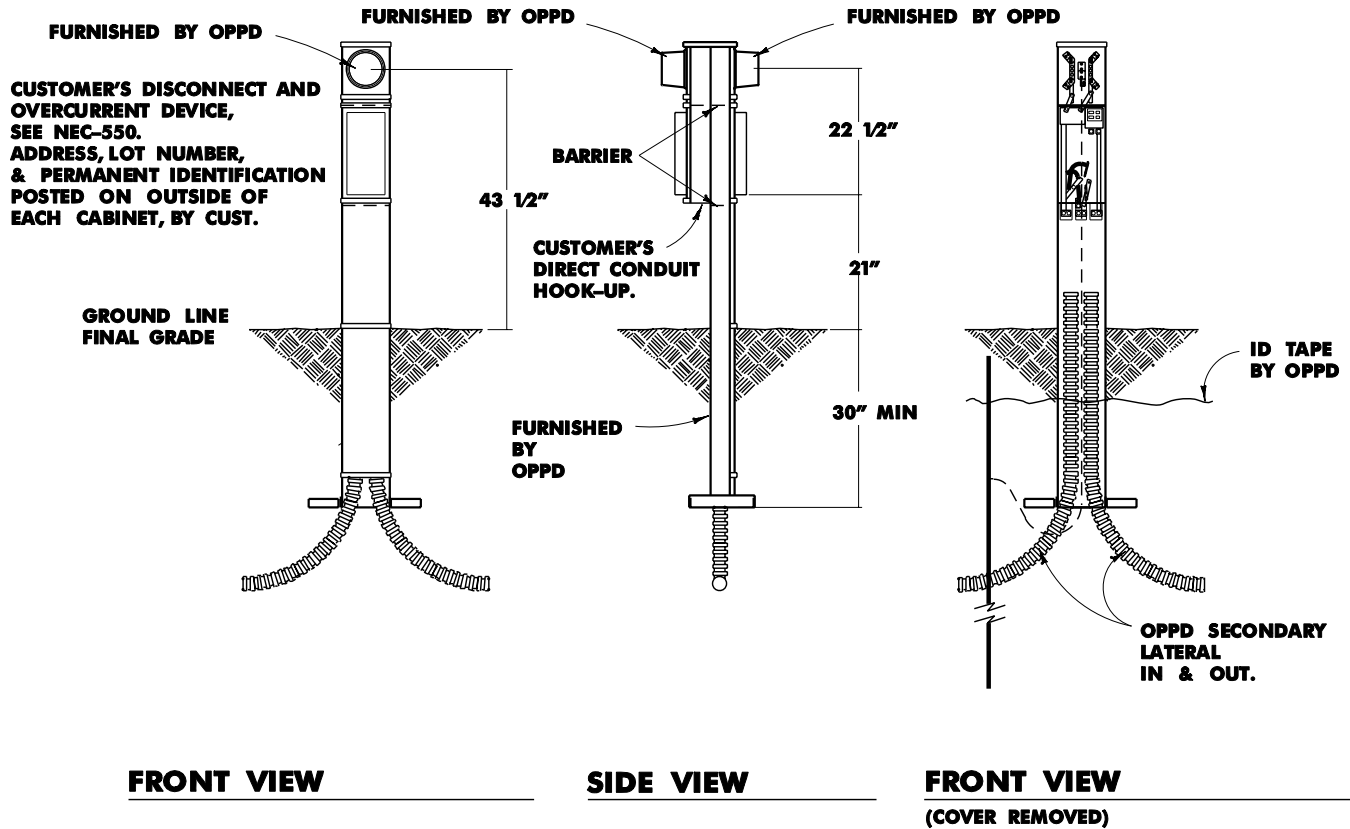

# MOBILE HOME PARK UNDERGROUND SERVICE

120/240V SINGLE PHASE  
(DOUBLE)  
200 AMPERE MAX SERVICE EACH

9.06.2

120/240V 1Ø 3W: M193  
120/208V 1Ø 3W: M293

UNDERGROUND METER DISTRIBUTION  
CENTER FURNISHED AND INSTALLED BY OPPD.

**CUSTOMER'S DISCONNECT AND OVERCURRENT DEVICE MUST BE COMPATIBLE WITH MANUFACTURER'S PANEL. (ONE CUSTOMER PER PANEL).**

## ONE LINE DIAGRAM